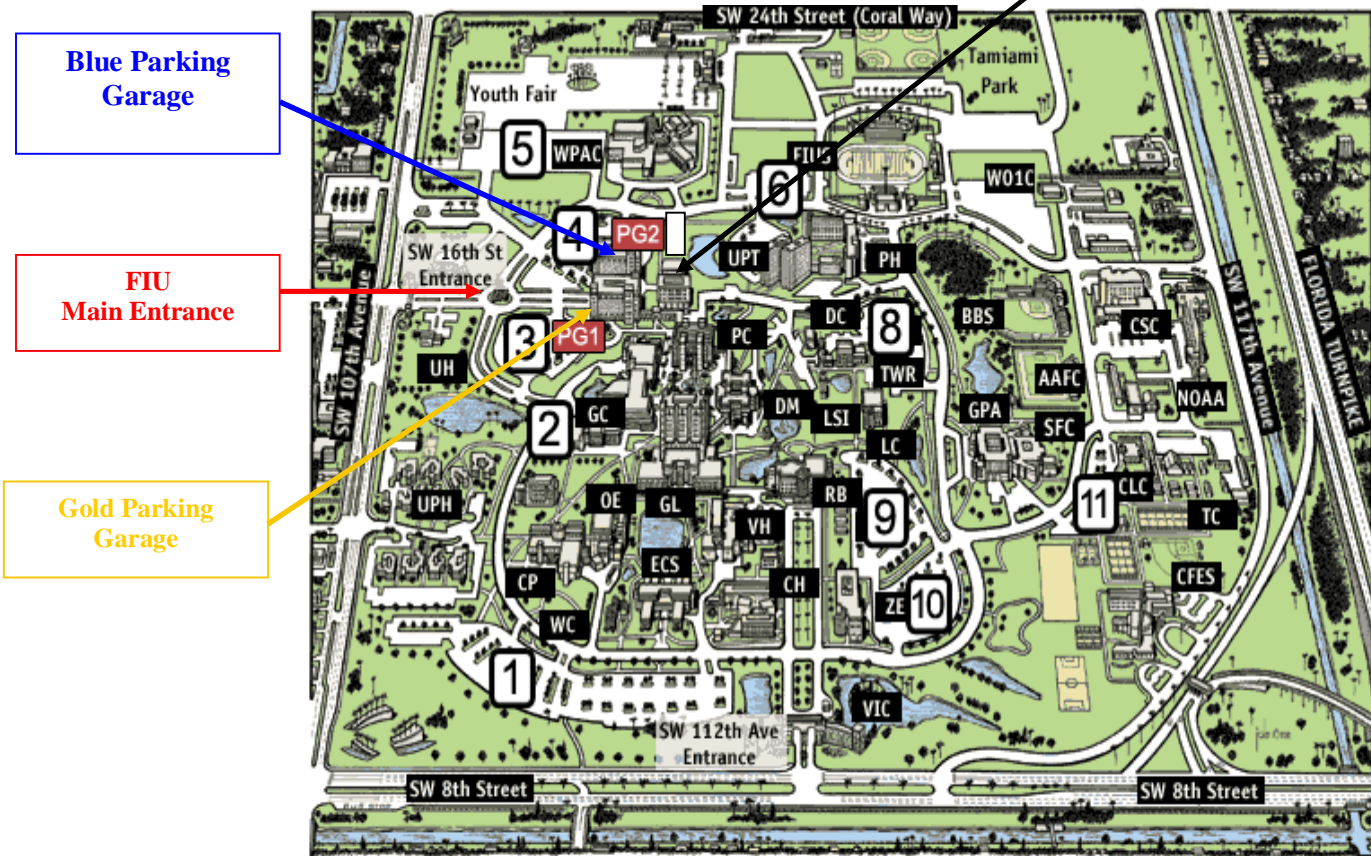

**BLUE PARKING GARAGE INFORMATION:**

Please notice that as you enter the university on SW 16<sup>th</sup> Street, main entrance, you will see a circle where there is a red sculpture. Drive up to the circle, continue straight. Two parking will appear. On your right the Gold parking Garage and on your left the Blue Parking Garage (PG2). Please park at any visitor parking space in the Blue Parking Garage.

MARC 115, 125 and 145 are located on the 1<sup>st</sup> floor of the **MARC Building (Management Advanced Research Center)**, just in front of the Blue Parking Garage, and next to the Patricia and Phillip Frost Art Museum.

Blue Parking Garage

FIU Main Entrance

Gold Parking Garage

AAFC	Athletics Academic Fitness Ctr	GL	Green Library (Athenaeum)	RB	Ryder Business Bldg
SFC	Student Fitness Ctr	GPA	Golden Panther Arena	TC	Trailer Complex
BBS	Baseball Stadium	HWC	Health Care & Wellness Ctr	TWR	Tower
CCLC	Children's Creative Learning Ctr	LC	Labor Ctr/English Language Institute	UH	University House
CFES	Carlos Finlay Elementary	LSI	Legal Studies Institute	UPH	University Park Housing
CH	College of Health	MM	Mall Modular Classrooms	UPT	University Park Towers
CP	Chemistry & Physics	NOAA	National Hurricane Ctr	VH	Viertes Haus
CSC	Campus Support Complex	OE	Owa Ehan	VIC	Visitor Information Ctr
DC	Duplicating Ctr	PC	Charles Perry Bldg (Primera Casa)	WC	Wertheim Conservatory
DM	Deuxieme Maison	PG 1	Parking Garage 1	W01C	Ceramics
ECS	Engineering & Computer Science	PG 2	Parking Garage 2	WPAC	Wertheim Performing Arts Ctr
FIUS	FIU Community Stadium	PH	Panther Residence Hall	ZEB	Ziff Education Bldg
GC	Graham University Ctr				